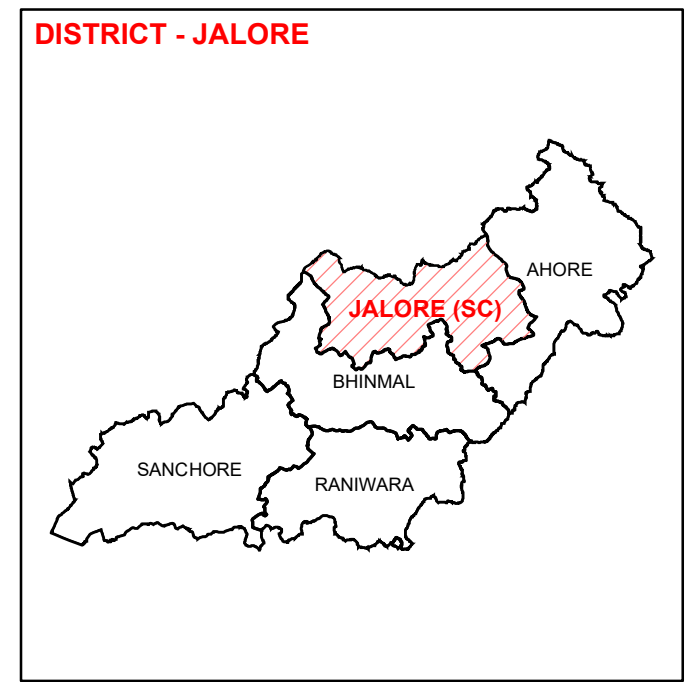

ASSEMBLY CONSTITUENCY - JALORE (SC)-142 DISTRICT - JALORE

Legend

- District Headquarter
- Tehsil Headquarter
- ILR Headquarter
- Patwar Circle Headquarter
- Tehsil Boundary
- ILR Circle Boundary
- Patwar Circle Boundary
- Village Boundary