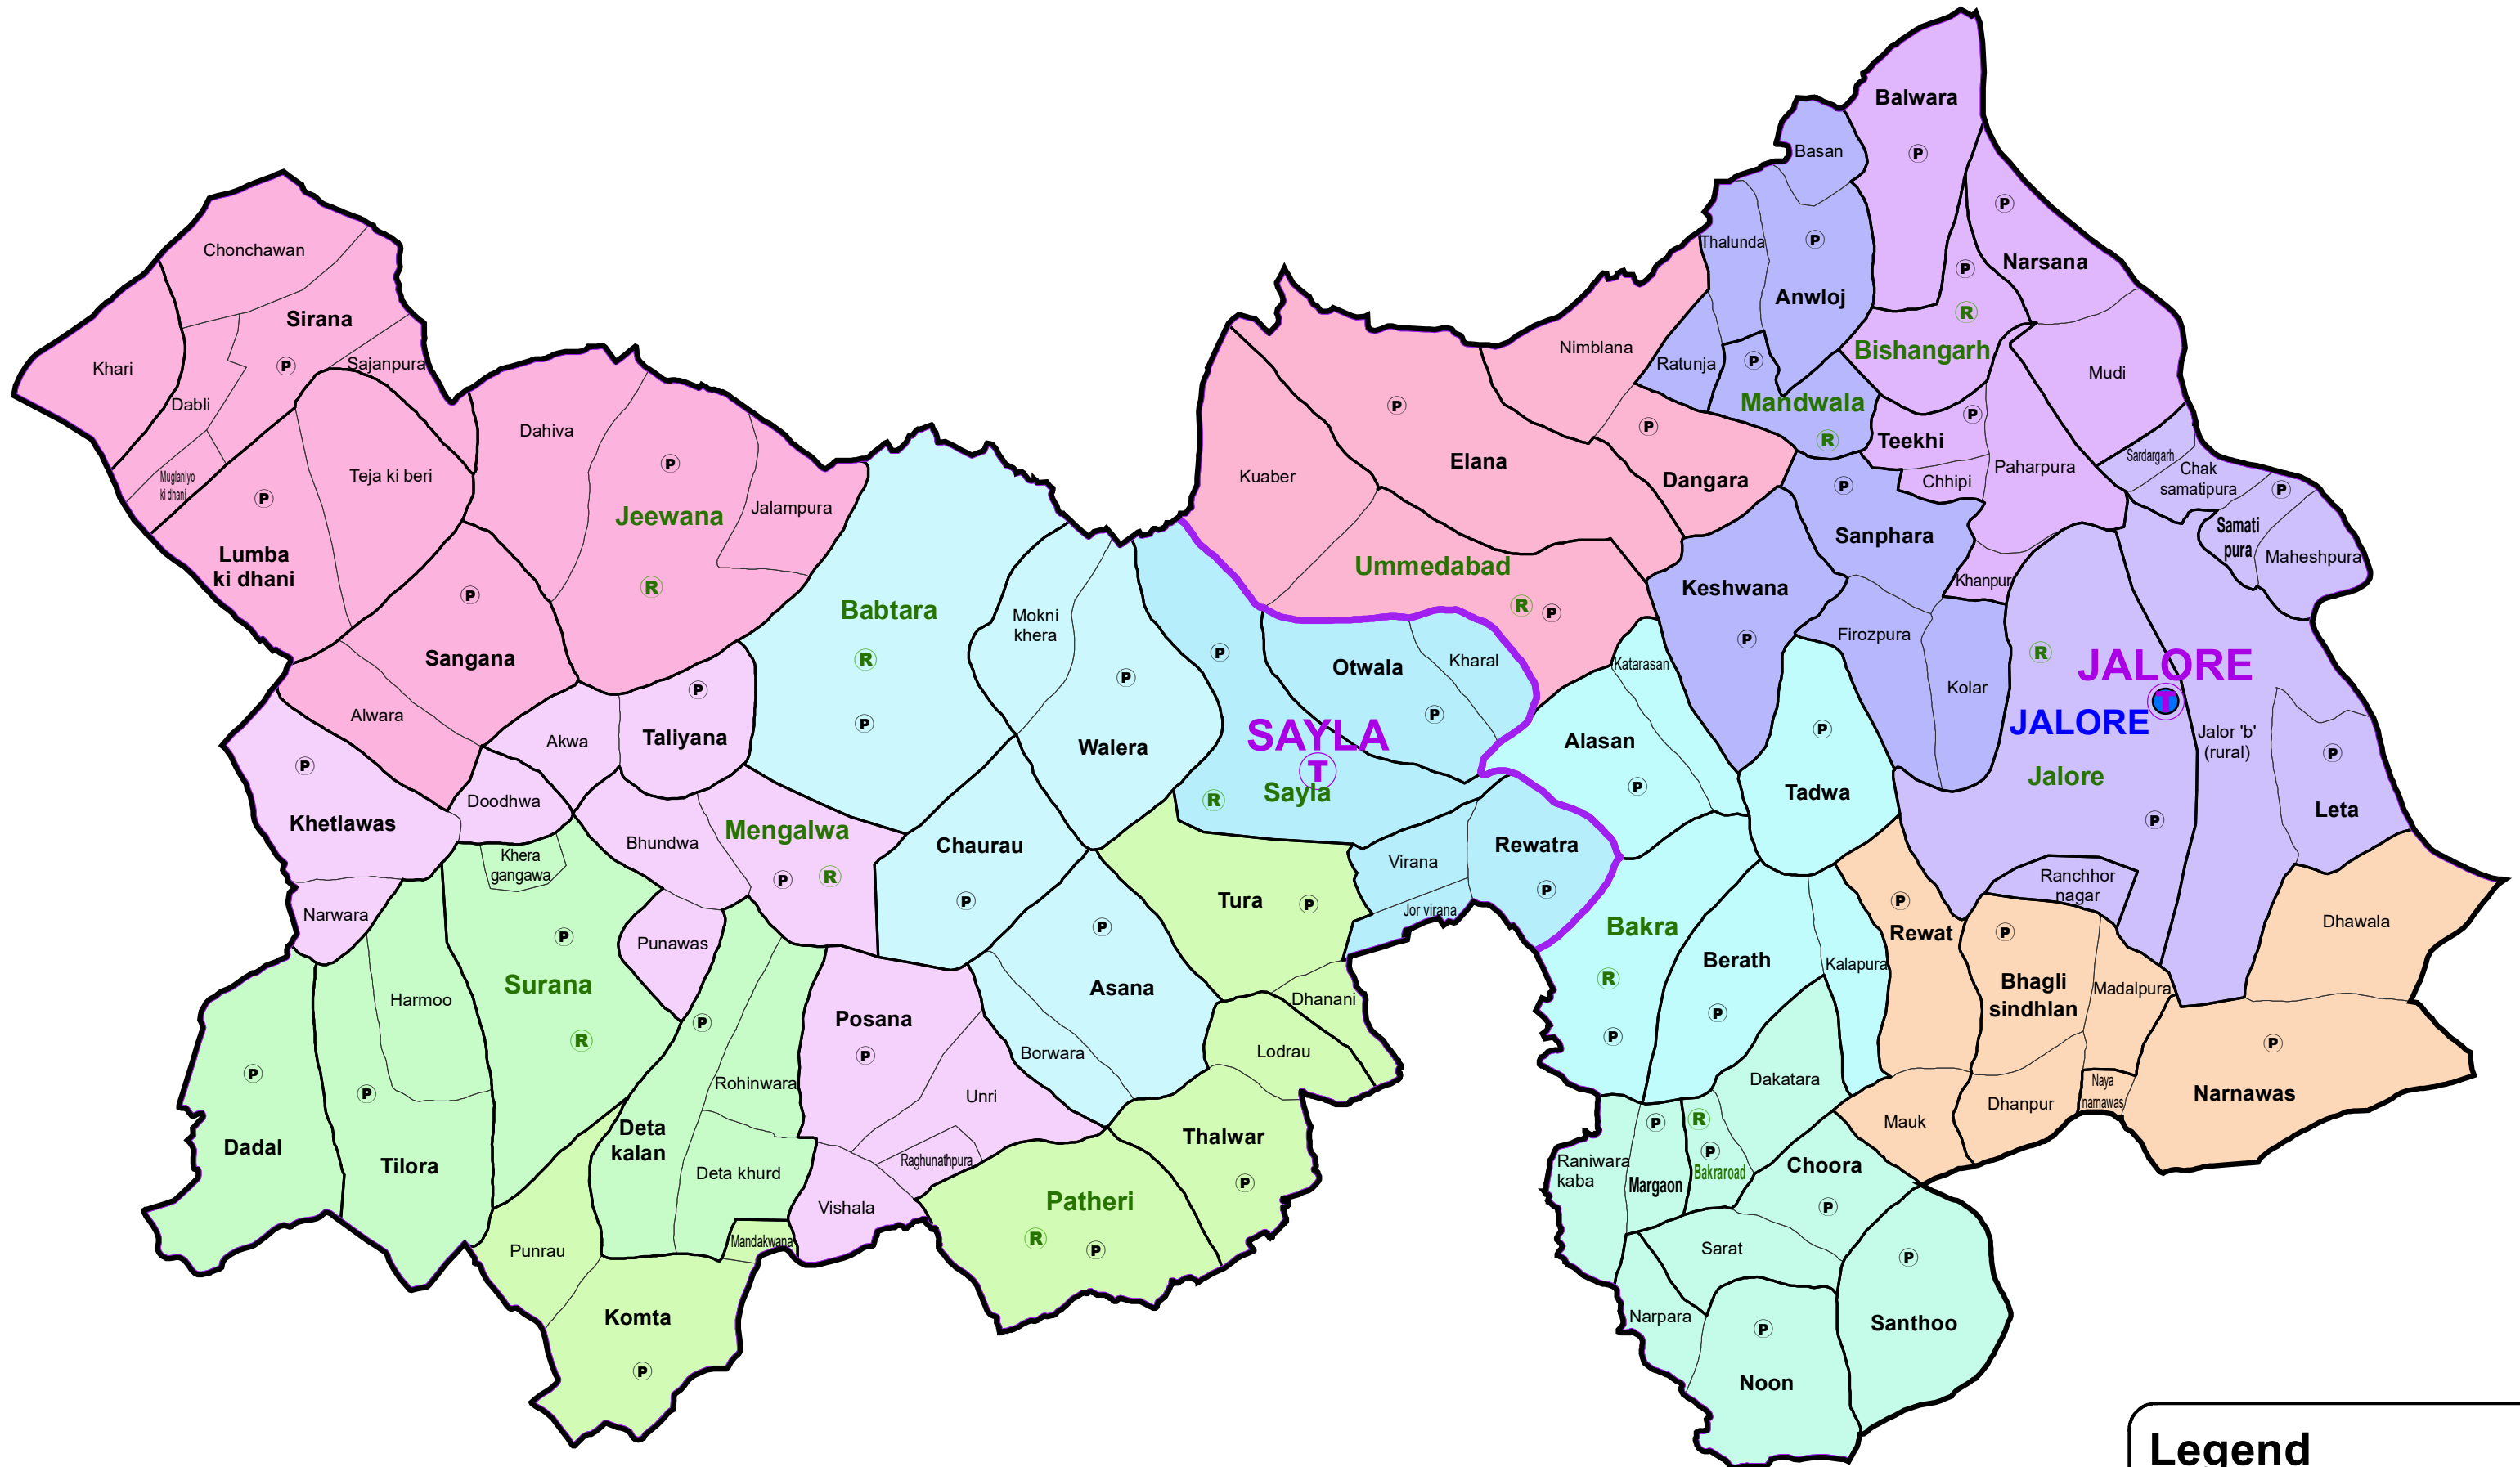

ASSEMBLY CONSTITUENCY - JALORE (SC)-142 DISTRICT - JALORE

Legend

- District Headquarter
- Tehsil Headquarter
- ILR Headquarter
- Patwar Circle Headquarter
- Tehsil Boundary
- ILR Circle Boundary
- Patwar Circle Boundary
- Village Boundary